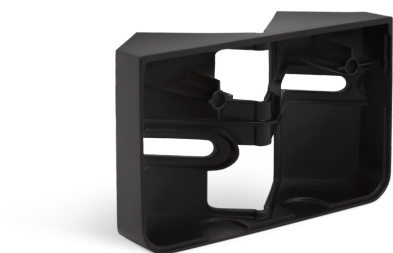

# Corner wall mount XLED home 2/ PRO 240

black  
EAN 4007841 055875  
Article number 055875

## Function description

For corners and edges! Corner wall mount for floodlight XLED home 2 and XLED PRO 240.

## Technical specifications

Dimensions (L x W x H)	30 x 88 x 53 mm
Manufacturer's Warranty	3 years
Version	black
PU1, EAN	4007841055875

Colour	black
Housing material	Plastic
Product category	Accessory